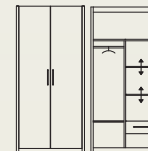

- High-quality self-closing hinges, opening up to 135°.
- Metal design handle.
- Removable drawers. The front surface of the drawers is made of melaminated or veneered (*) chipboard (thickness: 19 mm).
- The drawers are installed in the frame by means of metal rails.

- L1: length 83.5/97.3/123.2 cm
- L4: length 50.7/83.5/97.3/123.2 cm
- L5: length 83.5/97.3/123.2 cm
- L6: length 50.7/123.2 cm
- L10: length 144 cm
- L14: length 83.5/ 123.2 cm
- L15: length 83.5 cm

L1: 5 shelves

L4: 2 doors

L5: 2 doors

L6: 1-2 doors

L14: 2 doors, 1 drawer

L15: 2 doors, 2 drawers

L10: 3 doors

Options

- Finishing in veneer.
- Cylinder lock.
- Built-in steel safe with cylinder lock.
- Mirror.