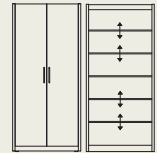

Quadra Large

The modular Quadra wardrobe and cabinet range offers you three types with the following external dimensions:

- Small: height: 76.2 cm - depth: 52.5 cm
- Medium: height: 98.5 cm - depth: 48.7 cm
- Large: height: 185 cm - depth: 54.4 cm

Frame

- 2 side panels with a front lath, back, bottom and a plinth on the front and backside.
- Ceiling and frieze on the top side.
- The panels are made of melaminated or veneered (*) chipboard (thickness: 19 mm).
- The panels are joined together by eccentric cams and dowels.
- The back is milled into a groove in the side panels.
- 4 adjustable synthetic glides.

Interior finishing depends on the chosen type

- Fixed or detachable shelves (thickness: 19 mm).
- Vertical panel in the middle.
- Chromium-plated hanging rail of Ø 19 mm.

Doors and drawers depend on the chosen type

- High-quality self-closing hinges, opening up to 135°.
- Metal design handle.
- Removable drawers. The front surface of the drawers is made of melaminated or veneered (*) chipboard (thickness: 19 mm).
- The drawers are installed in the frame by means of metal rails.

Materials and finishing

- Wood: - chipboard (melaminated, beech veneer (*))
- Withstands the common cleaning products.

For more information about the **materials, construction and maintenance**: please consult our material lists.

Colours

We would like to refer to our extensive colour gamut.
Sample card + samples available on request.

Handles

- Open handle
- Closed handle

(*) Option

Dimensions

Model Large: height 185 cm, depth 54.4 cm

- L1: length 83.5/97.3/123.2 cm
- L4: length 50.7/83.5/97.3/123.2 cm
- L5: length 83.5/97.3/123.2 cm
- L6: length 50.7/123.2 cm
- L10: length 144 cm
- L14: length 83.5/ 123.2 cm
- L15: length 83.5 cm

L4: 2 doors

Options