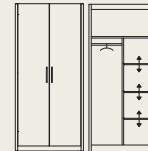

- High-quality self-closing hinges, opening up to 135°.
- Metal design handle.
- Removable drawers. The front surface of the drawers is made of melaminated or veneered (*) chipboard (thickness: 19 mm).
- The drawers are installed in the frame by means of metal rails.

Colours

We would like to refer to our extensive colour gamut.
Sample card + samples available on request.

Handles

- Open handle
- Closed handle

(*) Option

Dimensions

Model Large: height 185 cm, depth 54.4 cm

- L1: length 83.5/97.3/123.2 cm
- L4: length 50.7/83.5/97.3/123.2 cm
- L5: length 83.5/97.3/123.2 cm
- L6: length 50.7/123.2 cm
- L10: length 144 cm
- L14: length 83.5/ 123.2 cm
- L15: length 83.5 cm

L1: 5 shelves

L4: 2 doors

L5: 2 doors

L6: 1-2 doors

L14: 2 doors, 1 drawer

L15: 2 doors, 2 drawers

L10: 3 doors

Options

- Finishing in veneer.
- Cylinder lock.
- Built-in steel safe with cylinder lock.
- Mirror.