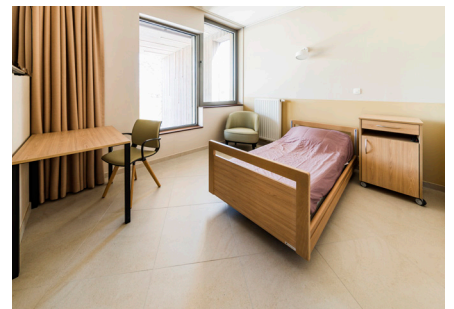

Scope of the project: Haelvoet produced and supplied the necessary furniture.

Products

Lago Care bed

Quadra bedside table

Uni_verso chair

Lily chair

Milo chair

Linear coach

Marie sofa

Flat table