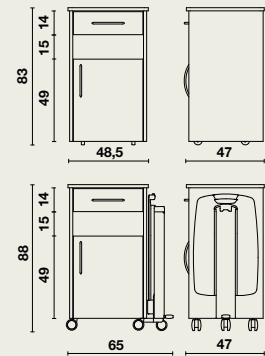

Quadra Care

10480 The Quadra Care bedside table is very compact with a contemporary and rigid design.

One-sided version (storage cabinet, open compartment, drawer)

- 2 side panels with a back, bottom, and a tabletop.
- Made of melaminated chipboard (thickness 19 mm).
- The side panels, the top of the storage cabinet and the bottom are connected to each other by means of wooden dowels. Then cold glue is used to create a strong cupboard frame.
- The tabletop is connected to the cabinet by means of eccentric cams.
- Storage cabinet with a removable shelf.
- High-quality self-closing hinges, opening up to 175°.
- Metal design handle.
- The removable drawer is made of metal sides, between which a wooden bottom and back have been attached.
- The drawer is installed in the cupboard frame by means of high-quality steel rails with an end stop.
- The metal parts are protected by an epoxy-coating.
- The tabletop is made of a double sided melaminated chipboard of 19 mm.
- 4 hidden castors Ø 50 mm.

Optional dinner tray Livia

- Folding.
- Easy to incline in both directions.
- The dinner tray has an upright edge.
- The folding part is fixed on a strong aluminium guiding profile that has been finished with an anodisation layer.
- The dinner tray is height-adjustable (between 80 and 110 cm) by means of a gas spring.
- Dimensions of the dinner tray: 63 x 40,5 cm.
- The gas spring is activated by means of a foot pedal.
- The dinner tray is made of fire-retardant ABS.
- The bedside table stands on 5 design castors Ø 65 mm.
- The dinner tray can be optionally provided with a Click 'n' turn mechanism which allows to move the dinner tray from one side to the other side of the bedside table.

Colours

We would like to refer to our extensive colour gamut. Sample card + samples available on request.

Handles

- Open handle
- Closed handle

Dimensions

10480 | 48,5 x 47 x height 83 cm
with dinner tray Livia | 65 x 47 x height 88 cm