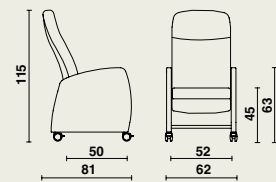

## Seat

- Removable seat in melaminated MDF, thickness: 12 mm.
- The rounded seat in front stimulates a fluent blood circulation.
- Comfortable seat height of 45 cm.
- Upholstered with fire-retardant foam. Two different density zones guarantee optimal seating comfort.
- The upholstery is finished with imitation leather and decorative stitching.

## Backrest

- The backrest consists of an ergonomic pre-shaped plywood shell, thickness 12 mm.
- Upholstered with fire-retardant foam. This foam has 3 different density zones to guarantee optimal seating comfort.
- The upholstery is finished with imitation leather and decorative stitching.
- Equipped with an adjustable and removable head/neck cushion.

## Dimension

**09887** | Domus Easy Chair Flex:

- L 62 x D 81 x H 115 cm
- Seat height: 45 cm
- Seat depth: 50 cm
- Seat width: 52 cm
- Height armrests: 63 cm
- Safe working load: 135 kg