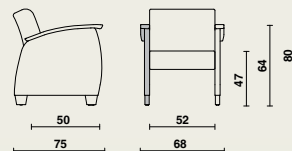

Seat structure

- Backrest and seat offer extra comfort, thanks to the comfort foam (backrest= 9 cm and seat= 11 cm).
- The rounded seat in front stimulates a fluent blood circulation.
- Comfortable seat height of 46 cm.
- Upholstered with fire-retardant foam and is finished with imitation leather.

Dimension

09710 | Domus Club-1 Flex (std with castors)

- W 62 x D 75 x H 79 cm
- Seat height: 46 cm
- Seat dept: 50 cm
- Seat width: 52 cm
- Arm height: 63 cm

09710 | Domus Club-1 Flex (optionally with legs)

- W 68 x D 75 x H 80 cm
- Seat height: 47 cm
- Seat dept: 50 cm
- Seat width: 52 cm
- Arm height: 64 cm

Materials and finishing

- Wood: beech (solid, laminated), OSB, MDF.
- Foam: CMHR- and CM-foam (fire-retardant).
- Upholstery: see collection.
- Resistant to the common cleaning products.