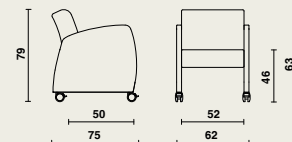

Seat structure

- Backrest and seat offer extra comfort, thanks to the comfort foam (backrest= 9 cm and seat= 11 cm).
- The rounded seat in front stimulates a fluent blood circulation.
- Comfortable seat height of 46 cm.
- Upholstered with fire-retardant foam and is finished with imitation leather.

Dimension

09710 | Domus Club-1 Flex (std with castors)

- W 62 x D 75 x H 79 cm
- Seat height: 46 cm
- Seat dept: 50 cm
- Seat width: 52 cm
- Arm height: 63 cm

09710 | Domus Club-1 Flex (optionally with legs)

- W 68 x D 75 x H 80 cm
- Seat height: 47 cm
- Seat dept: 50 cm
- Seat width: 52 cm
- Arm height: 64 cm

Materials and finishing

- Wood: beech (solid, laminated), OSB, MDF.
- Foam: CMHR- and CM-foam (fire-retardant).
- Upholstery: see collection.
- Resistant to the common cleaning products.