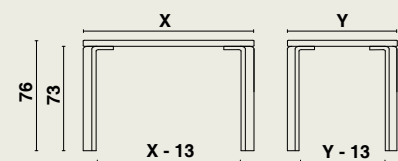

Tabletop

- Made of double-sided stratified chipboard (thickness: 20 mm).
- The top and bottom is finished with a HPL layer.
- The corners are rounded.
- The table edges are finished in accordance with the choice of the tabletop.

Colours

We would like to refer to our extensive colour gamut.
Sample card + samples available on request.

Dimensions

01344 | Calisto table

Calisto (X) round (Ø cm)	Calisto (X) rectangular (cm)	Calisto (Y) rectangular (cm)
Ø 80 - Ø 120	60 - 160	60 - 100