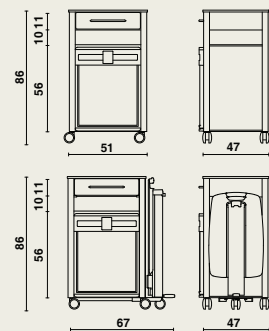

One-sided version with refrigerator (storage cabinet with refrigerator, open compartment, drawer)

- The sides are made of 8 mm solid laminate panels that are assembled between 4 aluminium corner profiles.
- Metal design handle.
- Noiseless absorption refrigerator of "Dometic Mini-cool - Silencio DS 400 BI".
- Capacity: 34 litres.
- The door is finished with HPL.
- Built-in handle.
- The position of the handle is accentuated by means of a green accent.
- Interior lighting with LED and sensor.
- Spiral cable.
- An open compartment is accessible from all sides.
- The drawer can be opened on both sides. It is made of steel plate and has 2 solid laminated fronts.
- The drawer glides on 2 synthetic rails.
- The drawer is equipped with a removable synthetic drawer tray.
- Aluminium and steel parts are protected by an epoxy-coating or an anodisation layer.
- Tabletop with rounded solid laminate corners.
- 4 design castors Ø 65 mm.

Optional dinner tray Livia

- Folding.
- Easy to incline in both directions.
- The dinner tray has an upright edge.
- The folding part is fixed on a strong aluminium guiding profile that has been finished with an anodisation layer.
- The dinner tray is height-adjustable (between 79 and 112 cm) by means of a gas spring.
- Dimensions of the dinner tray: 63 x 40,5 cm.
- The gas spring is activated by means of a foot pedal.
- The dinner tray is made of fire-retardant ABS.
- The bedside table stands on 5 design castors Ø 65 mm.
- The dinner tray can be optionally provided with a Click 'n' turn mechanism which allows to move the dinner tray from one side to the other side of the bedside table.

Colours

We would like to refer to our extensive colour gamut. Sample card + samples available on request.

Handles

- Open handle
- Closed handle

Dimension

02476 | 51 x 47 x height 86 cm
with dinner tray Livia | 67 x 47 x height 86 cm